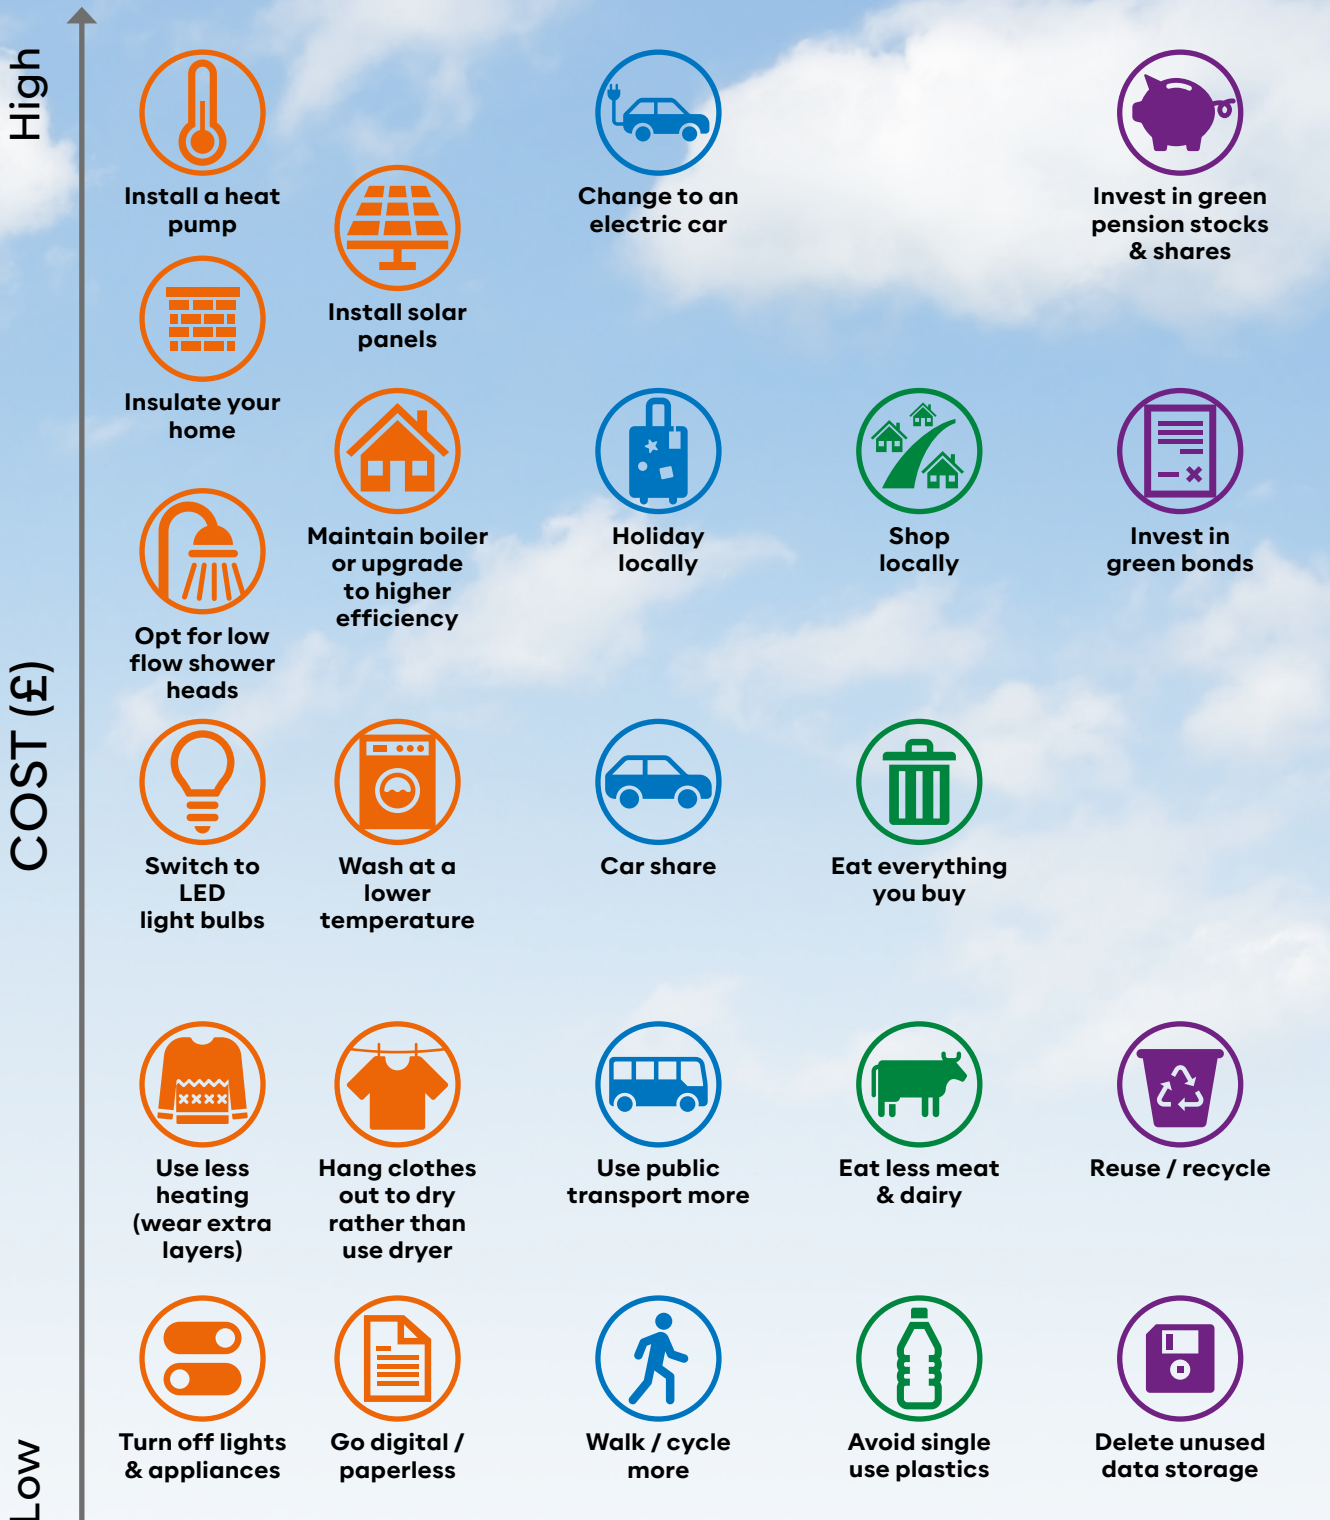

Whatever our budget, we can all contribute to improving our planet

Click icons for more information

HOME
25%

TRAVEL
27%

FOOD
25%

STUFF
23%

Average UK footprint 2020 = 13t CO₂e
Average UK footprint target = 5t CO₂e